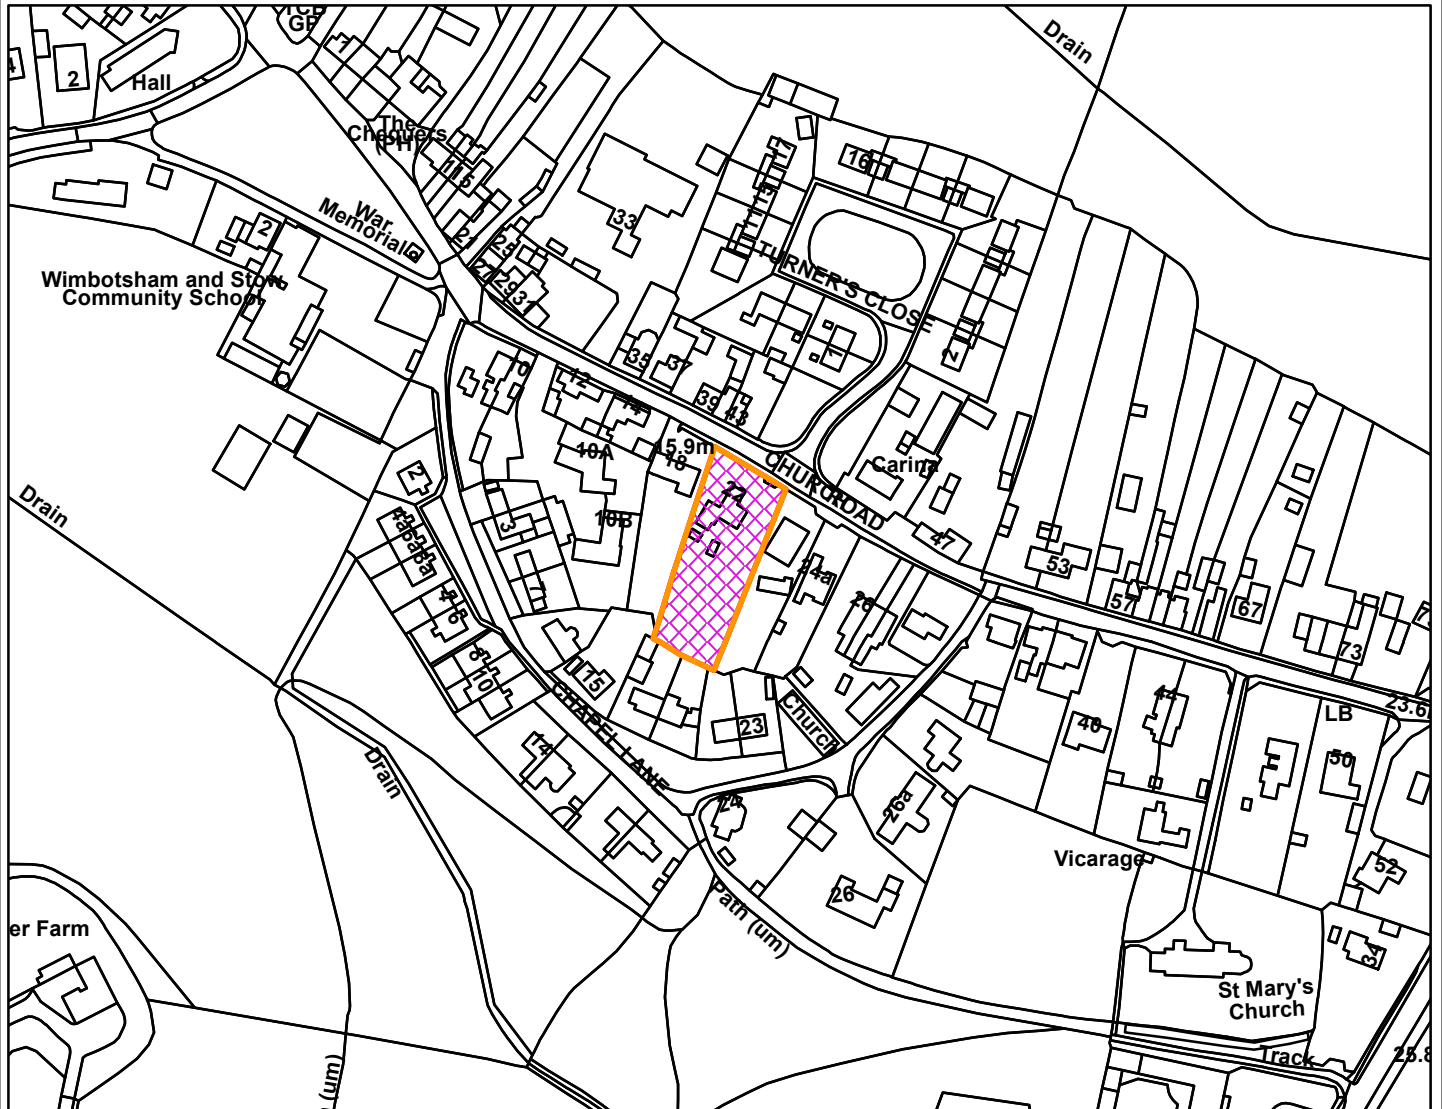

24/00740/F

Borough Council of
**King's Lynn &
West Norfolk**

Bernina 22 Church Road Wimbotsham King's Lynn PE34 3QG

Legend

Scale: 1:2,500

Reproduced from the Ordnance Survey map with permission of the Controller of His Majesty's Stationery Office © Crown Copyright 2023.

Unauthorised reproduction infringes Crown Copyright and may lead to prosecution or civil proceedings.

Organisation	BCKLWN
Department	Department
Comments	
Date	19/06/2024
MSA Number	0100024314